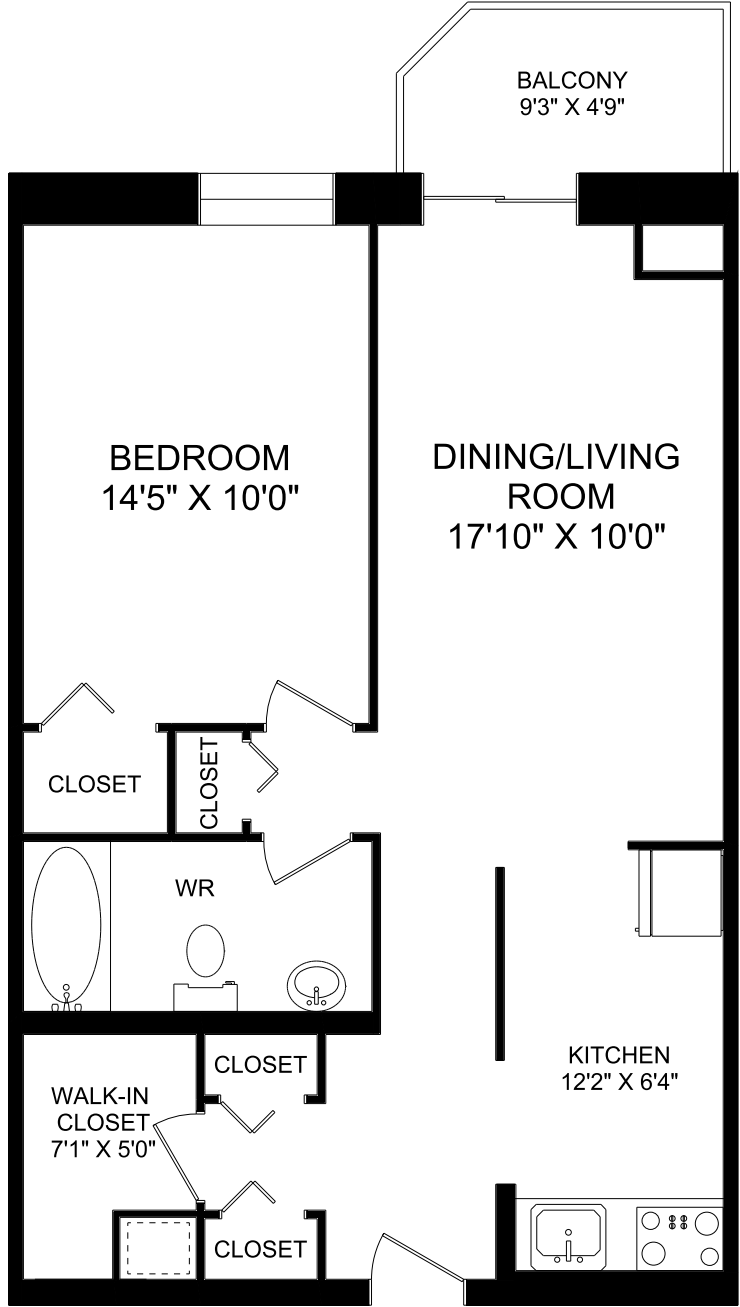

Valley Vista Apartments
21 Coldwater Road

1 Bedroom 02 & 03 line
737 square feet