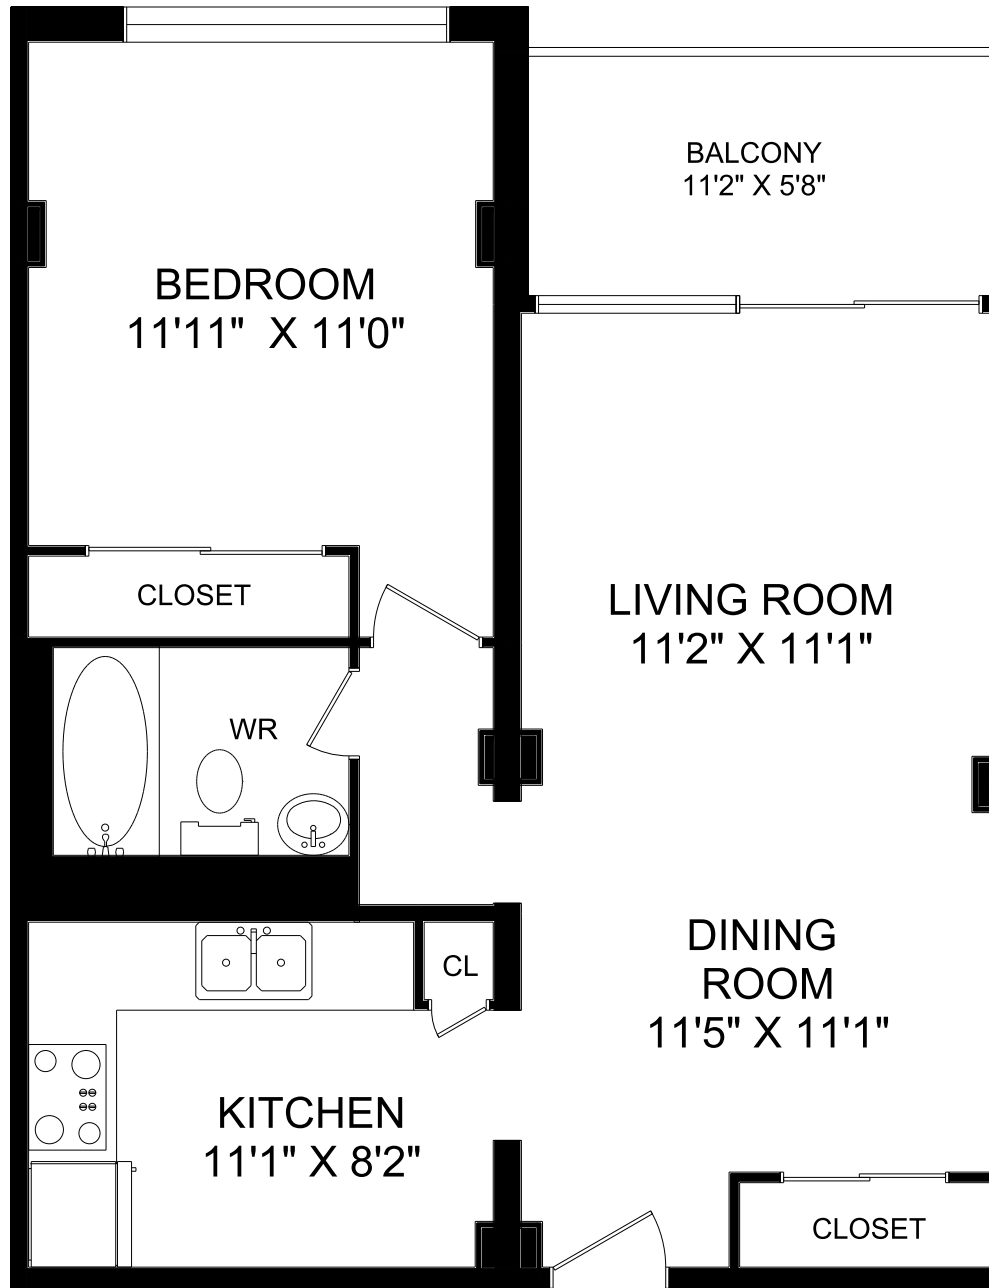

Pioneer Apartments
41 Pioneer Drive

1 Bedroom 06 & 11 line
695 square feet