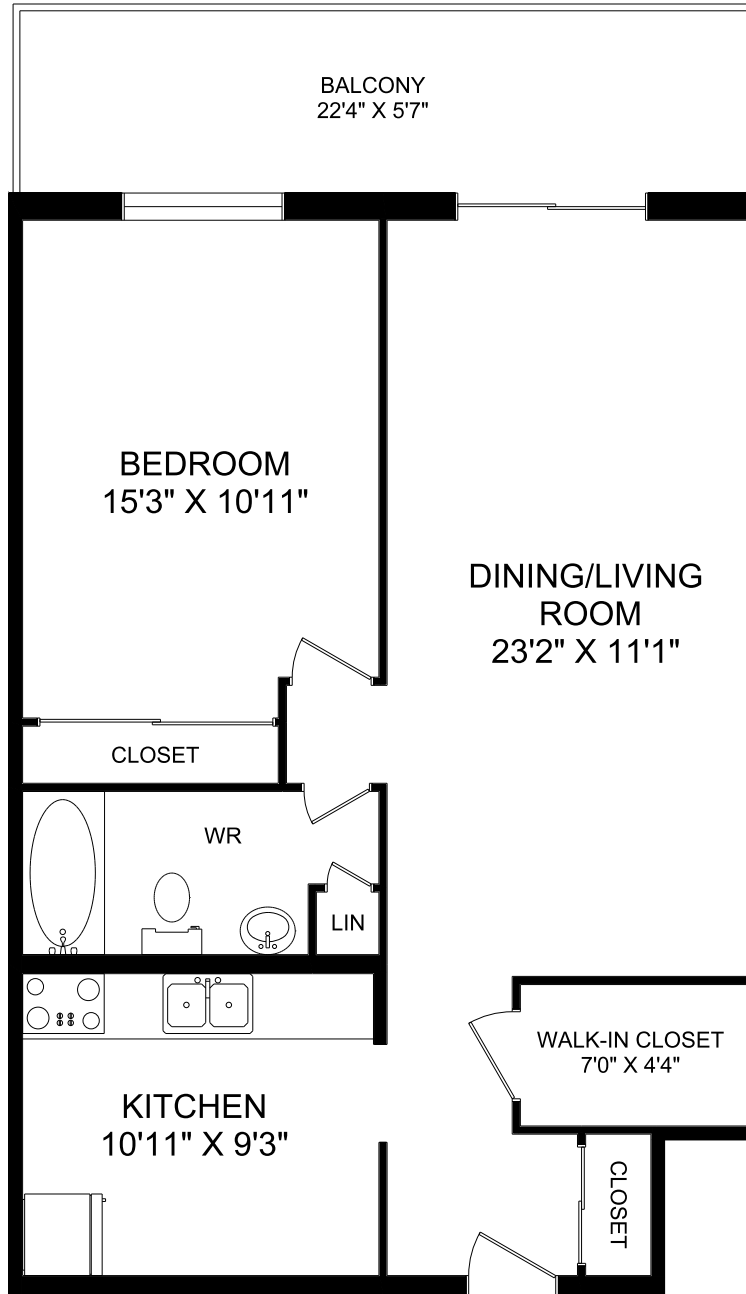

Green Valley Towers 85 Green Valley Drive

1 Bedroom 08 line
885 square feet