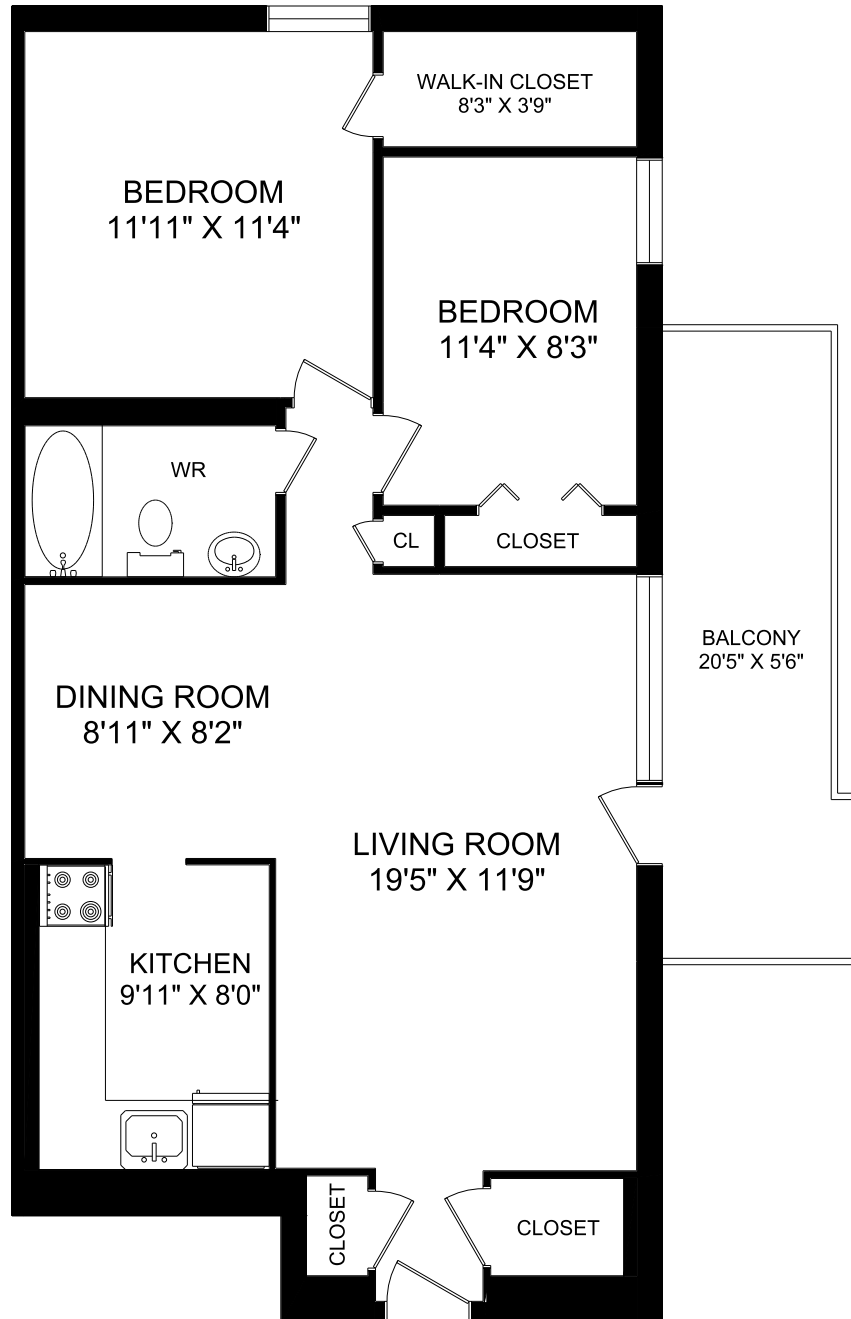

Cavendish Apartments 3125 Queen Frederica Drive

2 Bedroom 07 line
994 square feet