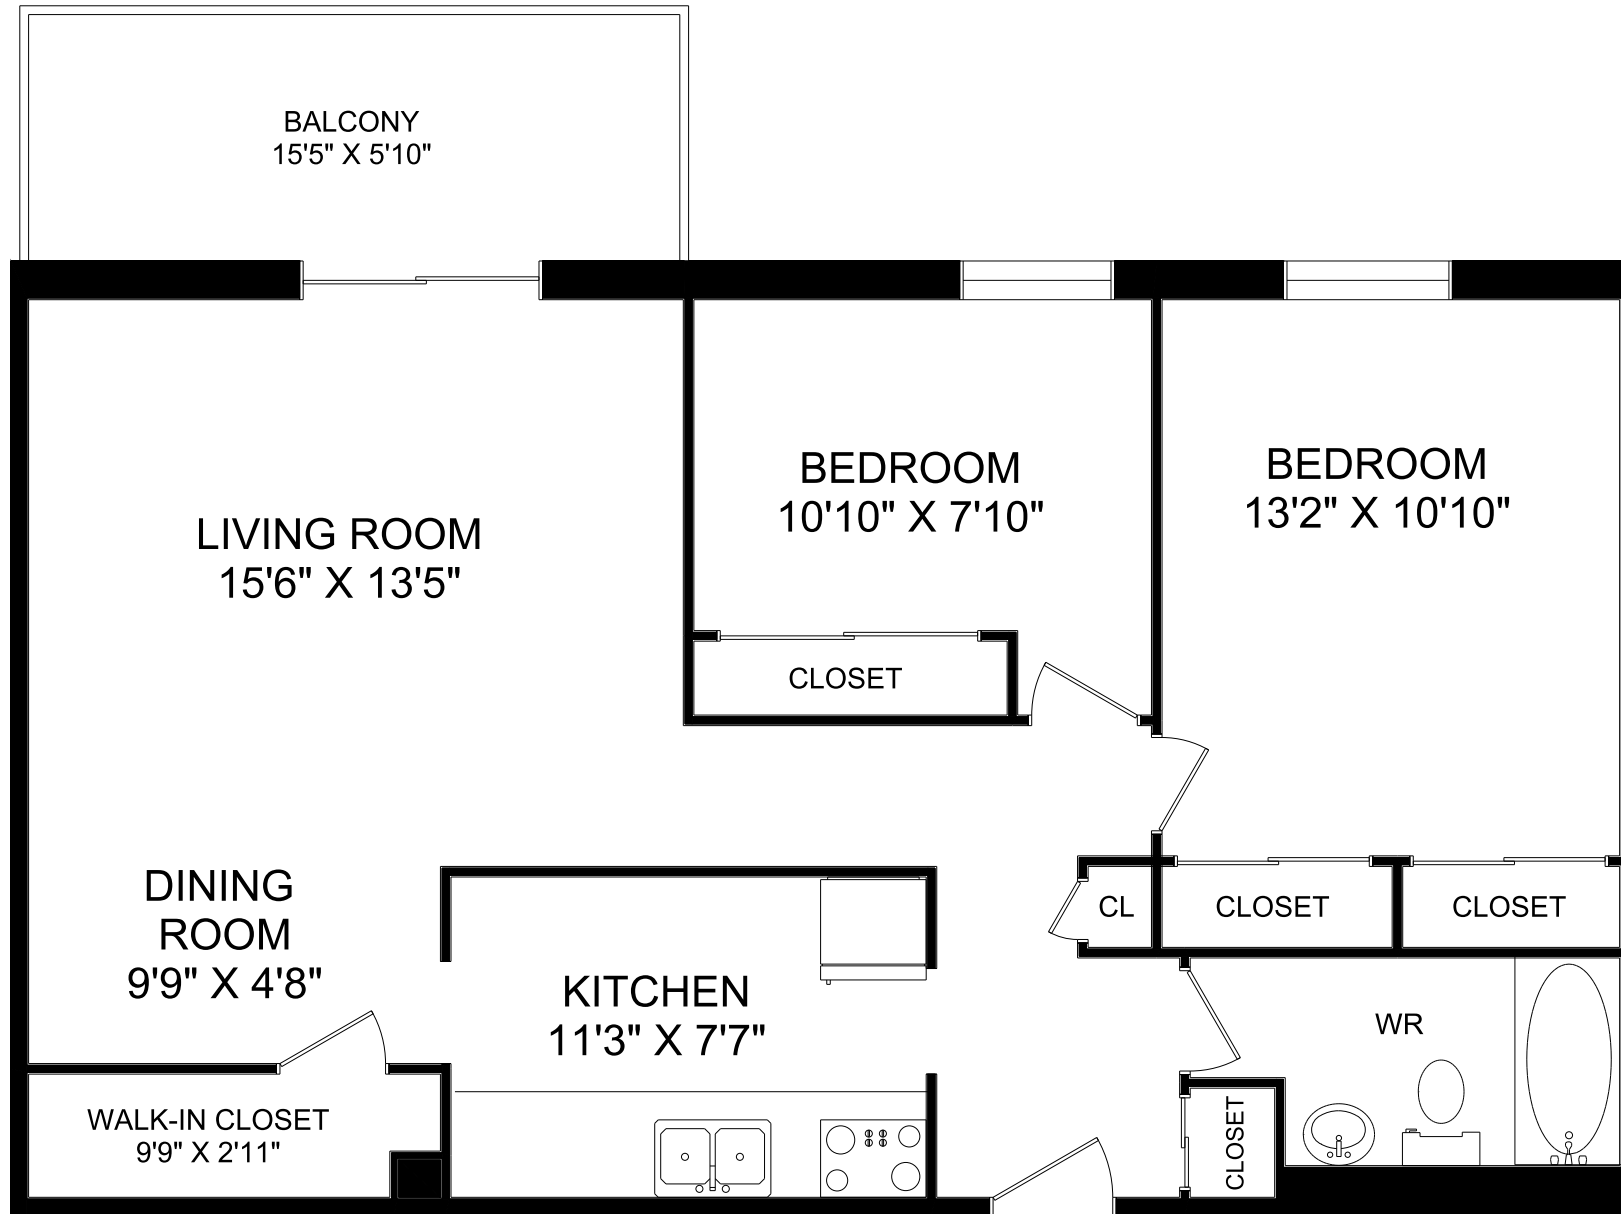

Maplewood Place Apartments 101 Kozlov Street

2 Bedroom 01, 09, 18 line
962 square feet