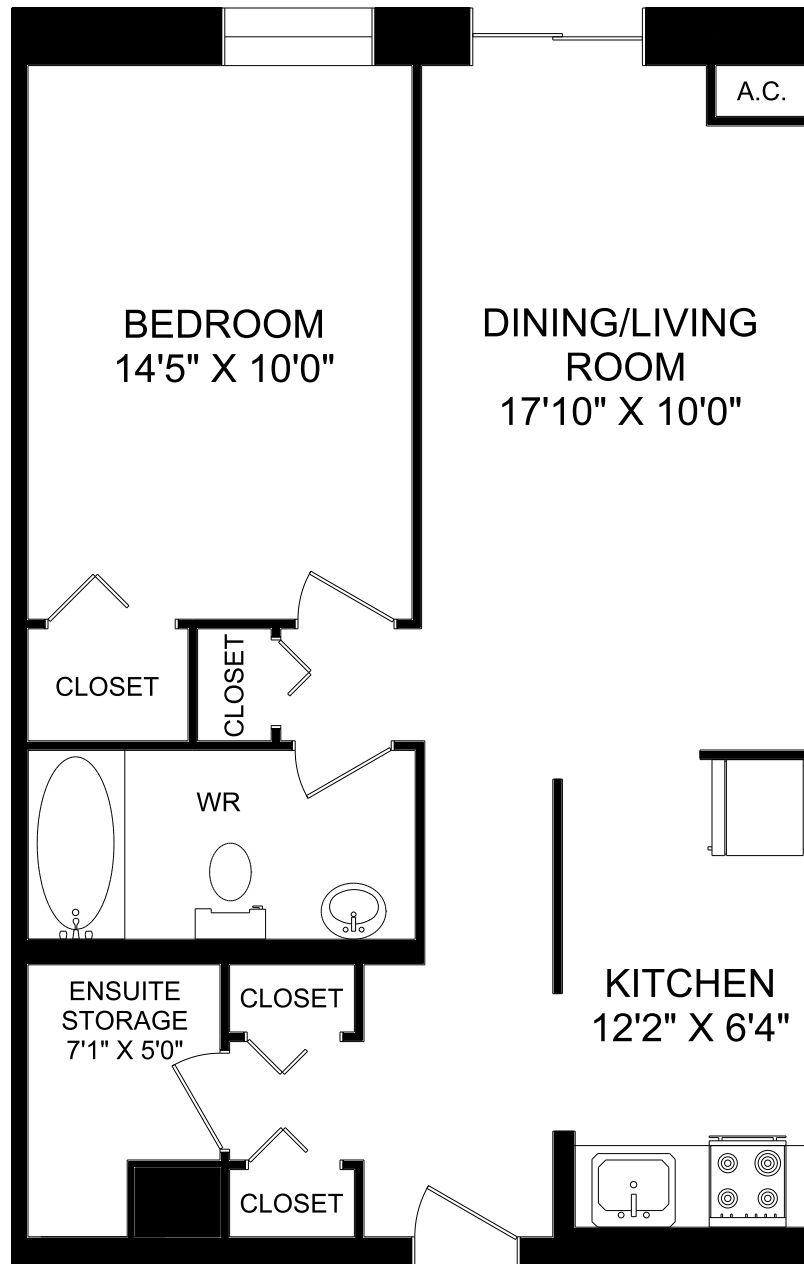

There may be more than one style of unit.  
Please contact the building manager for  
the specific layouts of available units.

# Valley Vista Apartment 21 Coldwater Road

1 Bedroom 06 & 07 line  
691 square feet