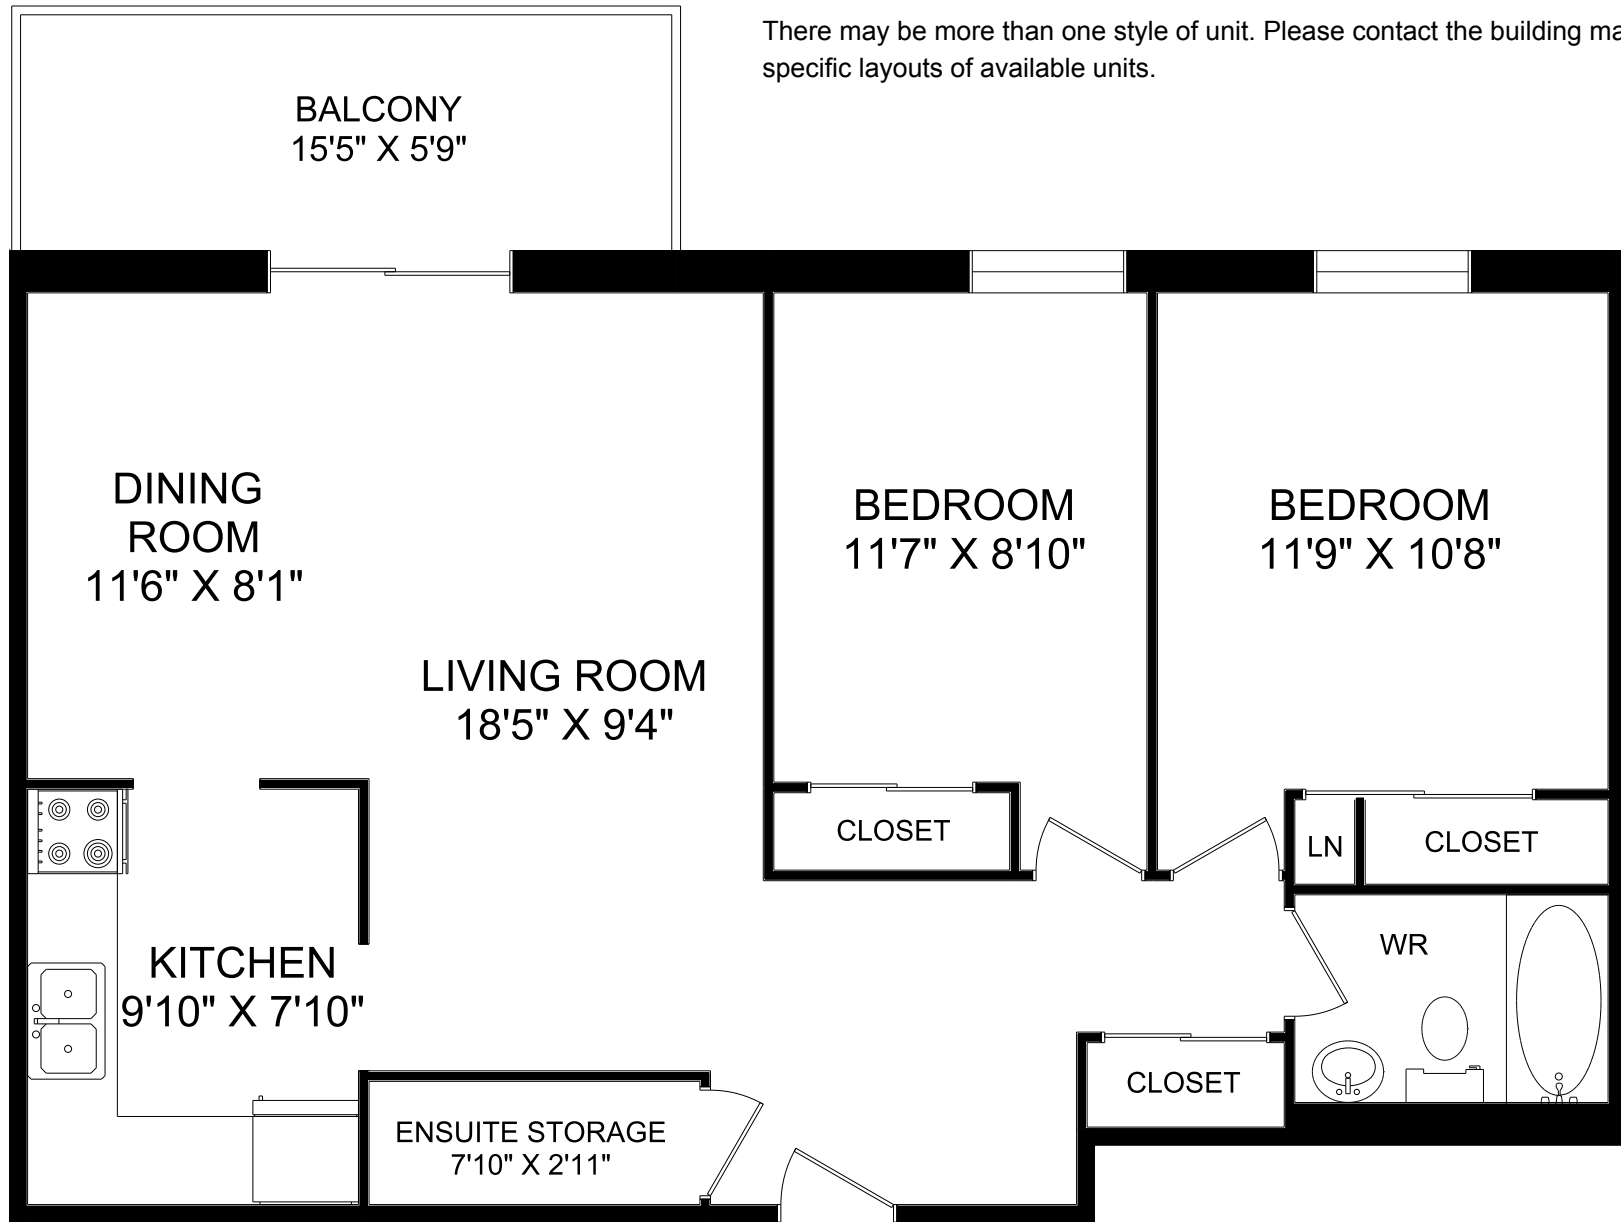

Valleyview Apartment 17 Coldwater Road

There may be more than one style of unit. Please contact the building manager for the specific layouts of available units.

2 Bedroom 01, 04, 05, 06, 07, 10 line
949 square feet