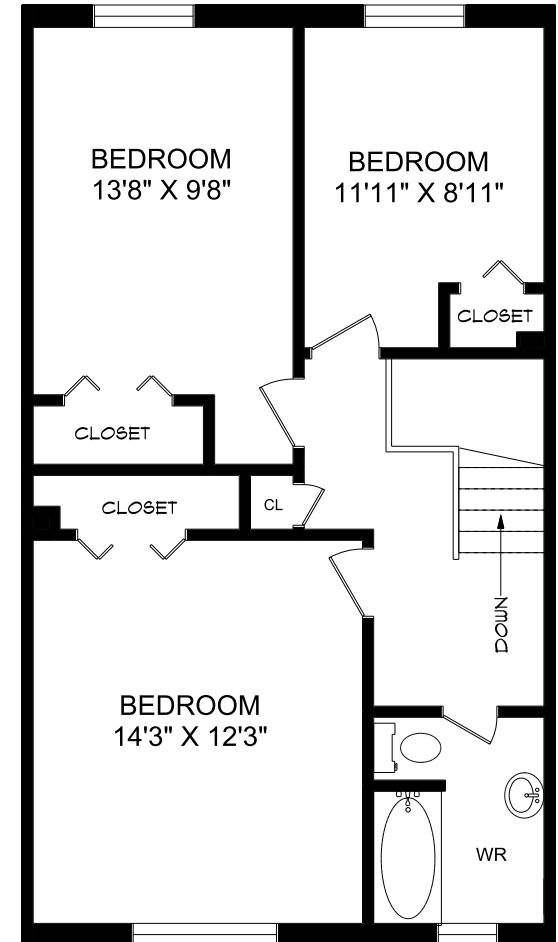

# Maple Avenue Properties Maple Avenue

There may be more than one style of unit.  
Please contact the building manager for the specific layouts  
of available units.

**LOWER LEVEL**  
681 SQUARE FEET

**MAIN LEVEL**  
681 SQUARE FEET

**SECOND LEVEL**  
681 SQUARE FEET