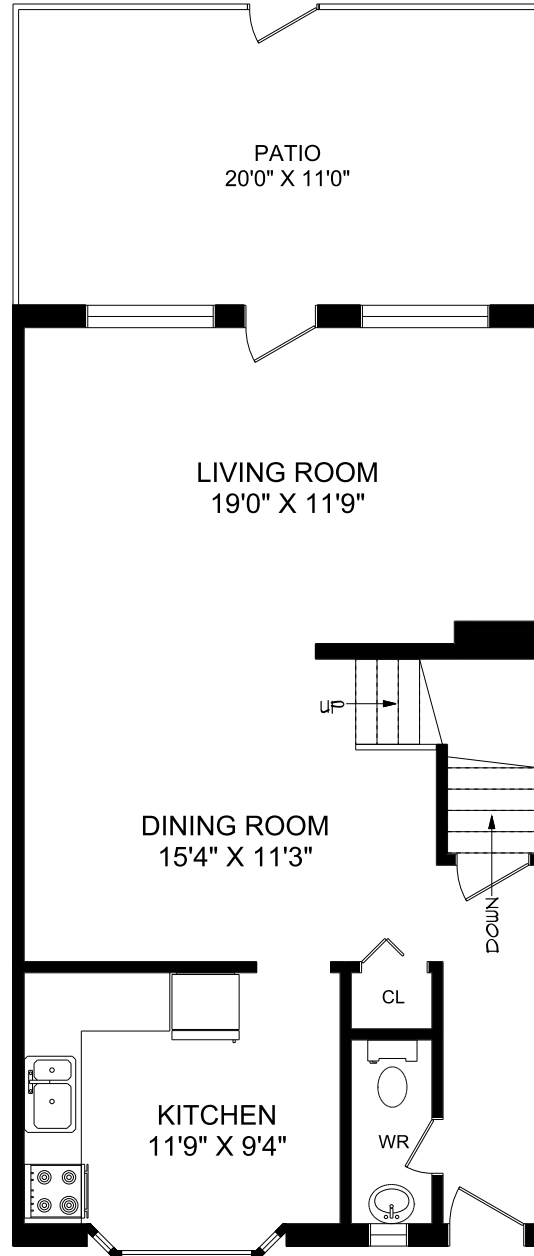

# Maple Avenue Properties Maple Avenue

There may be more than one style of unit.  
Please contact the building manager for the specific layouts  
of available units.

**LOWER LEVEL**  
681 SQUARE FEET

**MAIN LEVEL**  
681 SQUARE FEET

**SECOND LEVEL**  
681 SQUARE FEET