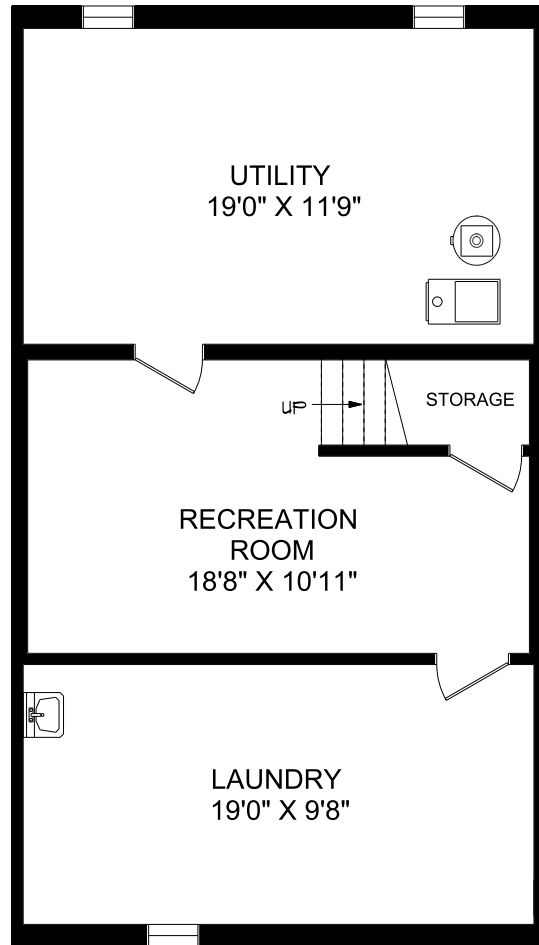

# Maple Avenue Properties Maple Avenue

There may be more than one style of unit.  
Please contact the building manager for the specific layouts  
of available units.

**LOWER LEVEL**  
681 SQUARE FEET

**MAIN LEVEL**  
681 SQUARE FEET

**SECOND LEVEL**  
681 SQUARE FEET