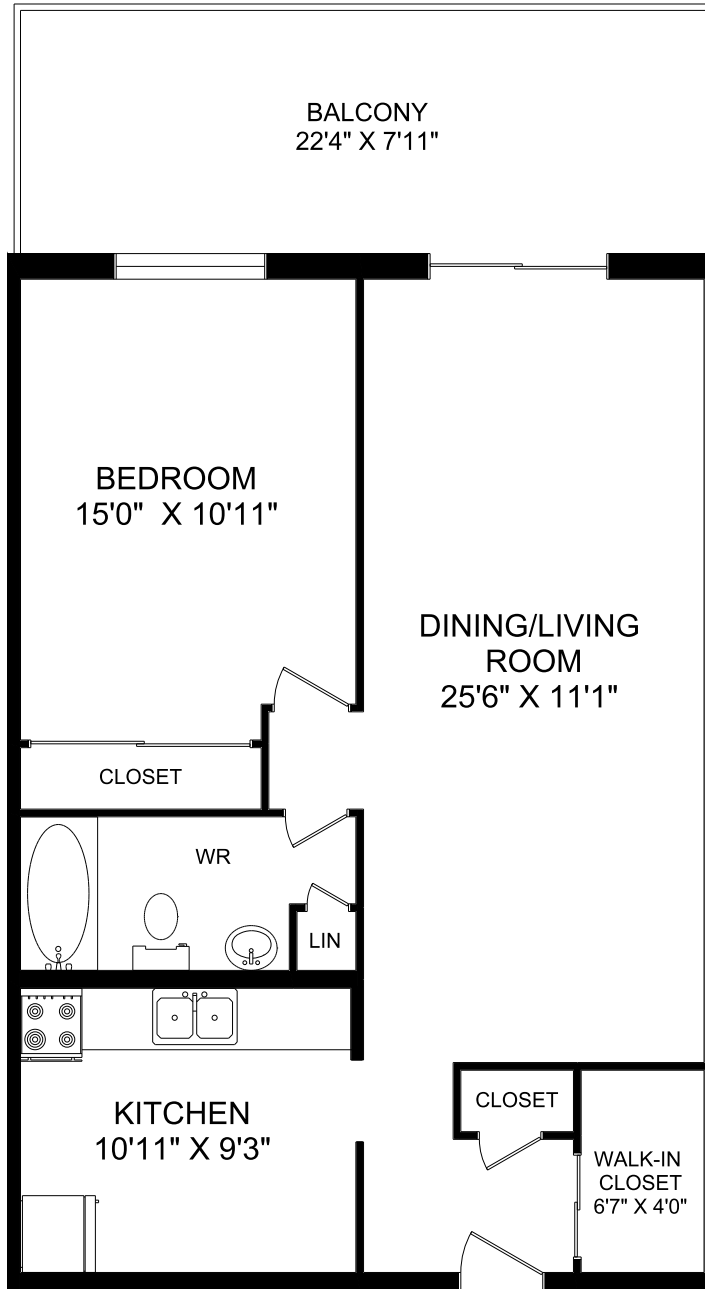

Green Valley Tower 85 Green Valley Drive

There may be more than one style of unit.
Please contact the building manager for specific
layouts of available units.

1 Bedroom 03 line
952 square feet