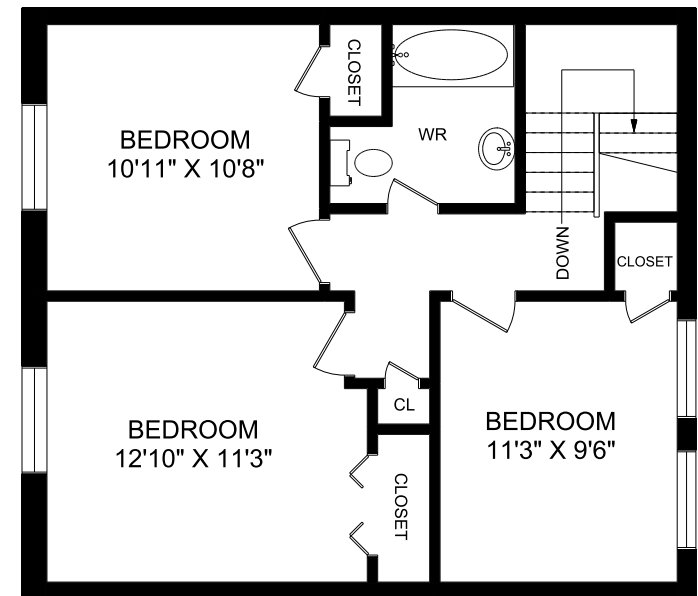

Maple Avenue Properties 476 - 514 Maple Avenue

There may be more than one style of unit.
Please contact the building manager
for the specific layouts of available units.

MAIN LEVEL
907 SQUARE FEET

LOWER LEVEL
636 SQUARE FEET

SECOND LEVEL
639 SQUARE FEET