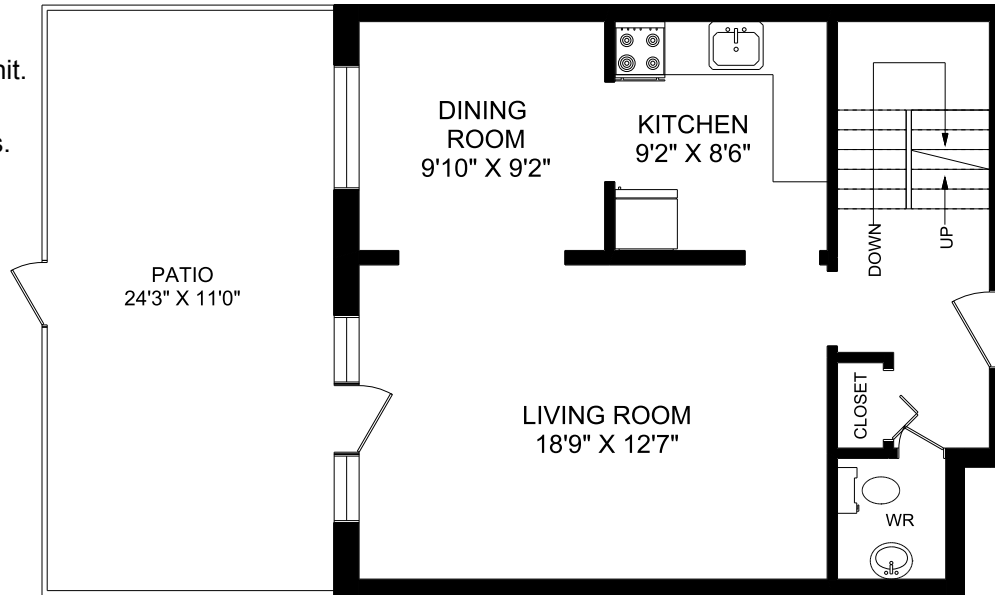

Maple Avenue Properties 476 - 514 Maple Avenue

There may be more than one style of unit.
Please contact the building manager
for the specific layouts of available units.

MAIN LEVEL
907 SQUARE FEET

LOWER LEVEL
636 SQUARE FEET

SECOND LEVEL
639 SQUARE FEET