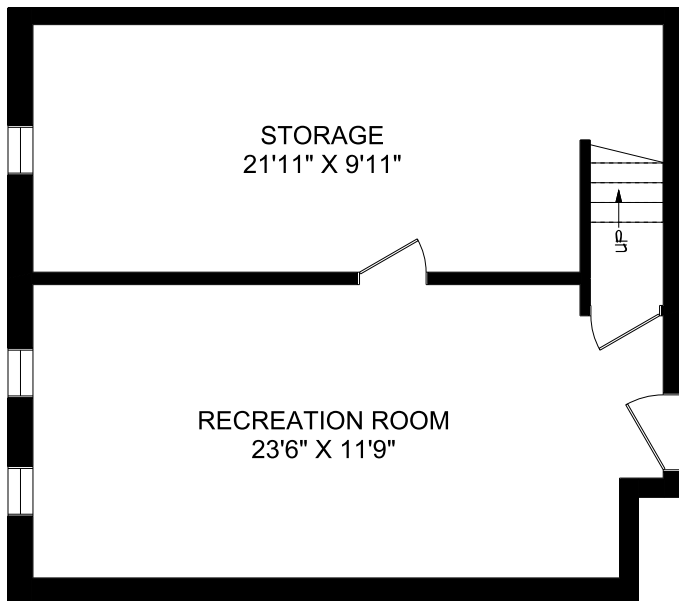

Maple Avenue Properties 476 - 514 Maple Avenue

There may be more than one style of unit.
Please contact the building manager
for the specific layouts of available units.

MAIN LEVEL
907 SQUARE FEET

LOWER LEVEL
636 SQUARE FEET

SECOND LEVEL
639 SQUARE FEET