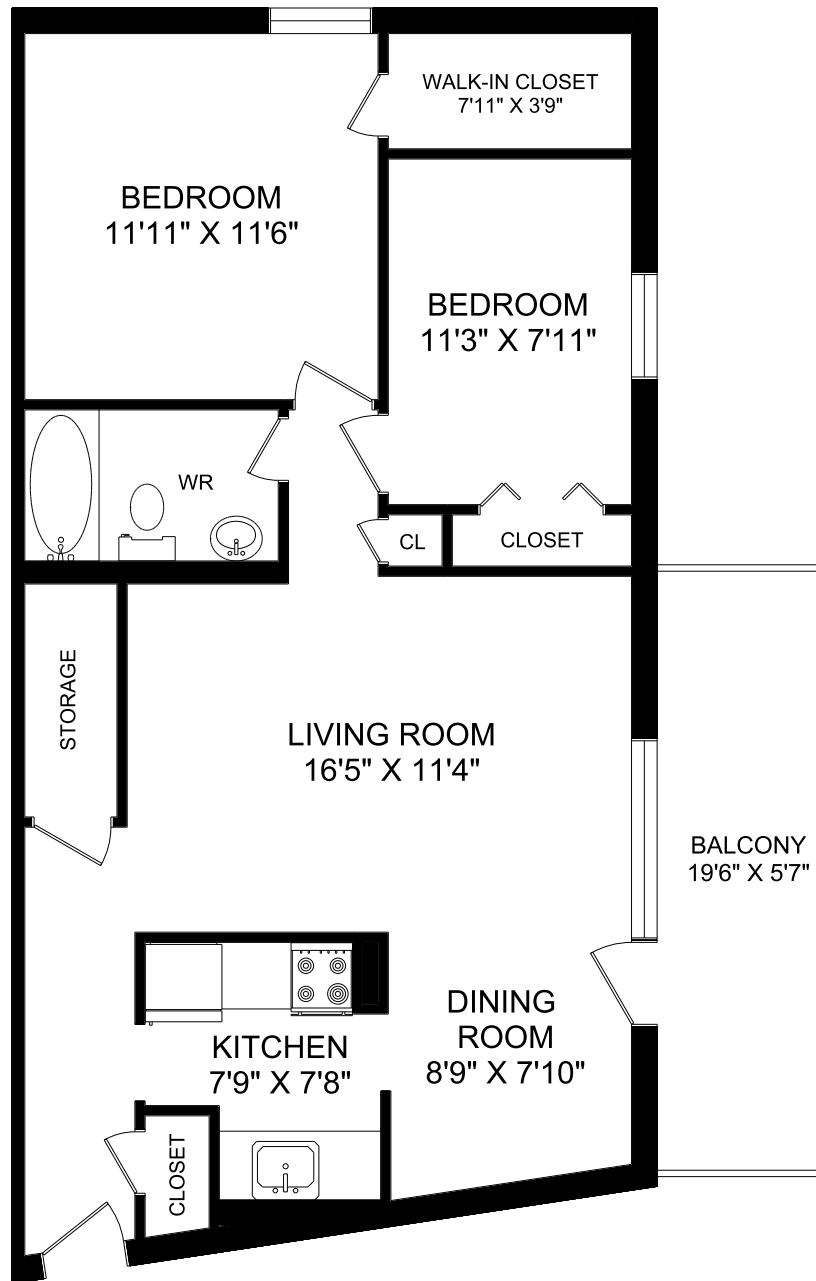

There may be more than one style of unit.
Please contact the building manager for the
specific layouts of available units.

Cavendish Apartment 3125 Queen Frederica Drive

2 Bedroom 02, 06 line
946 square feet