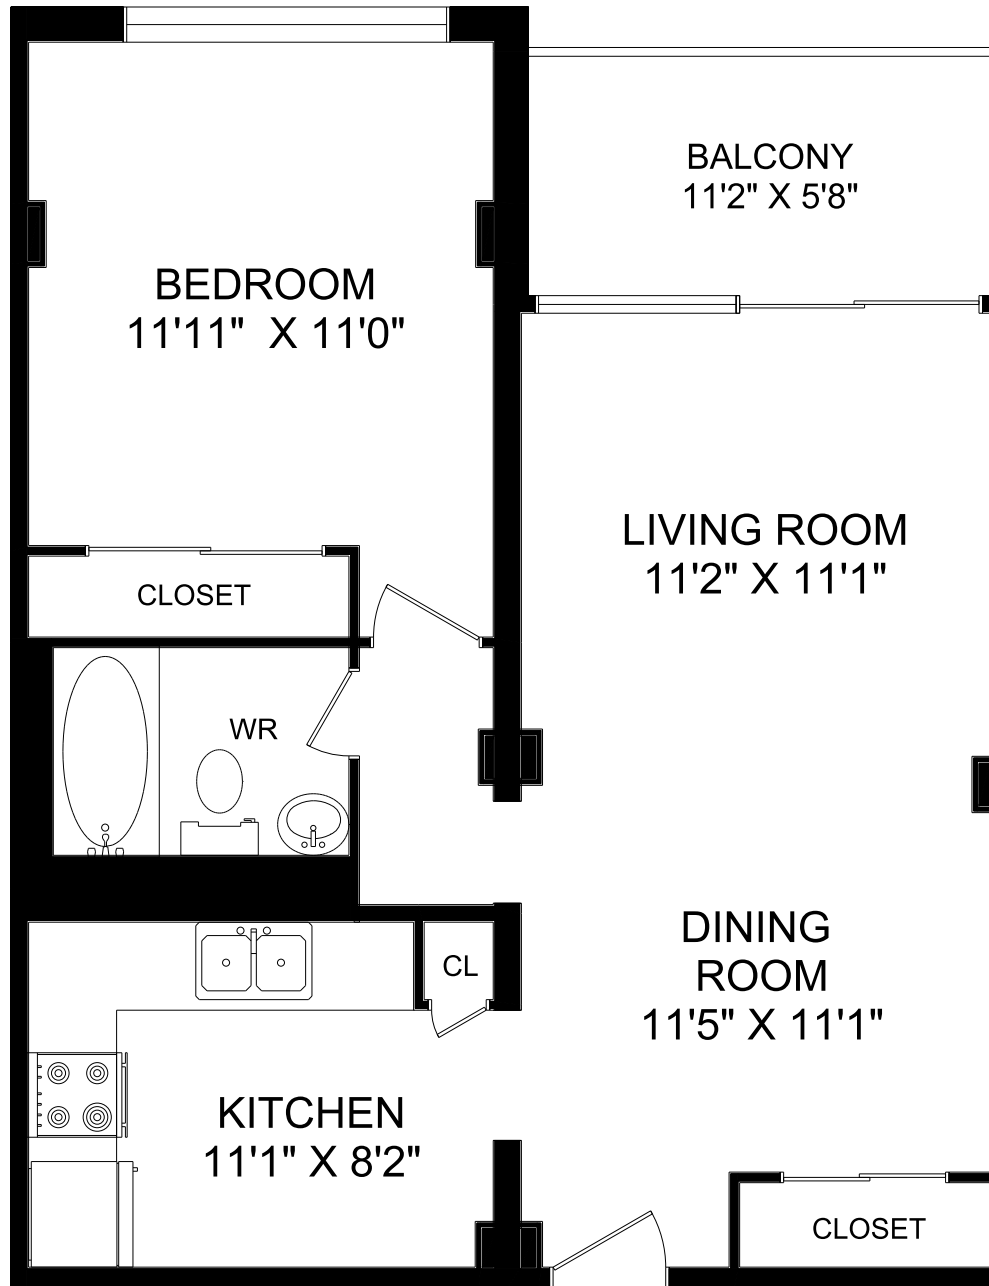

Pioneer Apartments 21 Pioneer Drive

There may be more than one style of unit.
Please contact the building manager for
the specific layouts of available units.

1 Bedroom 04 & 12 line
695 square feet