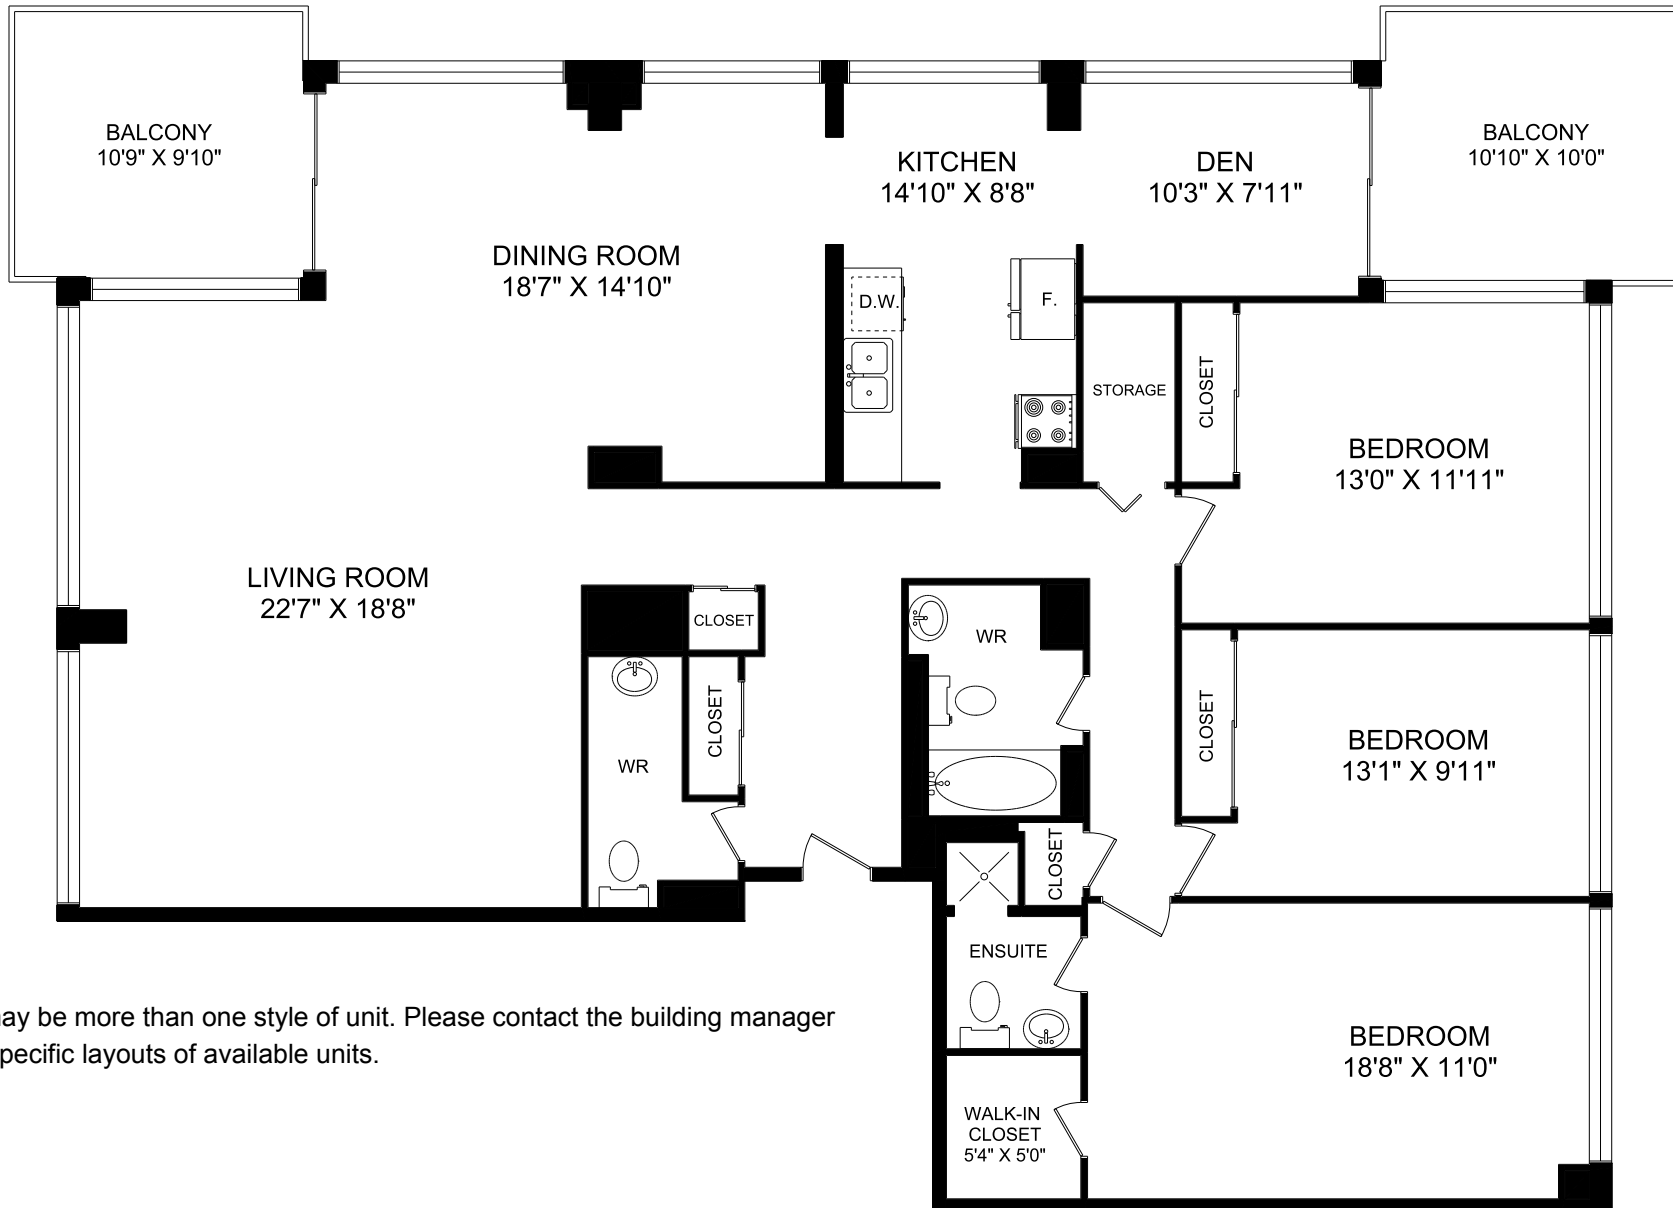

# Arkledun Apartment 130 St. Joseph's Drive

There may be more than one style of unit. Please contact the building manager for the specific layouts of available units.

3 Bedroom PH - 1704, 1605, 1505  
2195 square feet