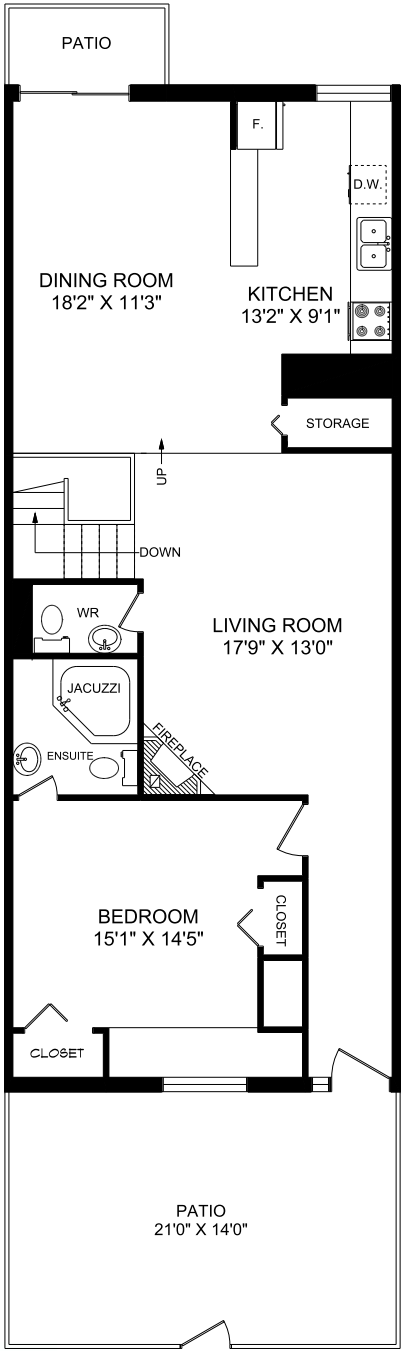

Wallace Pines 1260 Marlborough Court

MAIN LEVEL
1334 SQUARE FEET

LOWER LEVEL
1137 SQUARE FEET