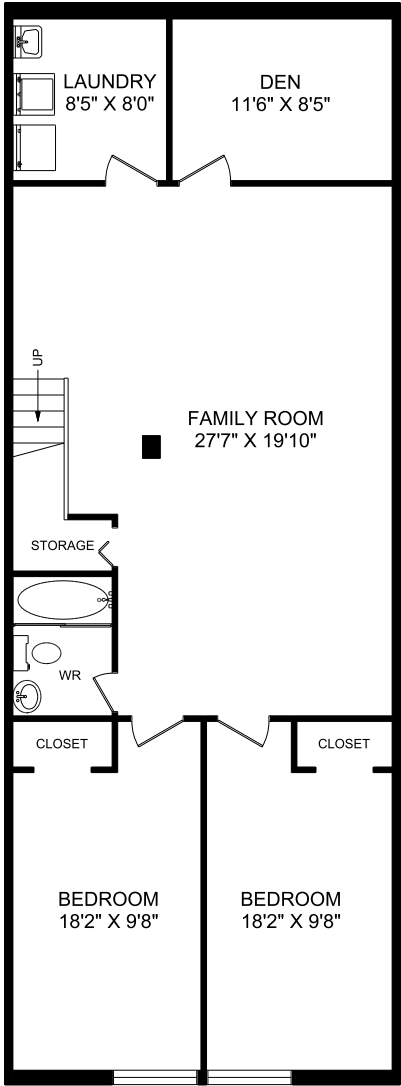

Wallace Pines 1260 Marlborough Court

MAIN LEVEL
1334 SQUARE FEET

LOWER LEVEL
1137 SQUARE FEET